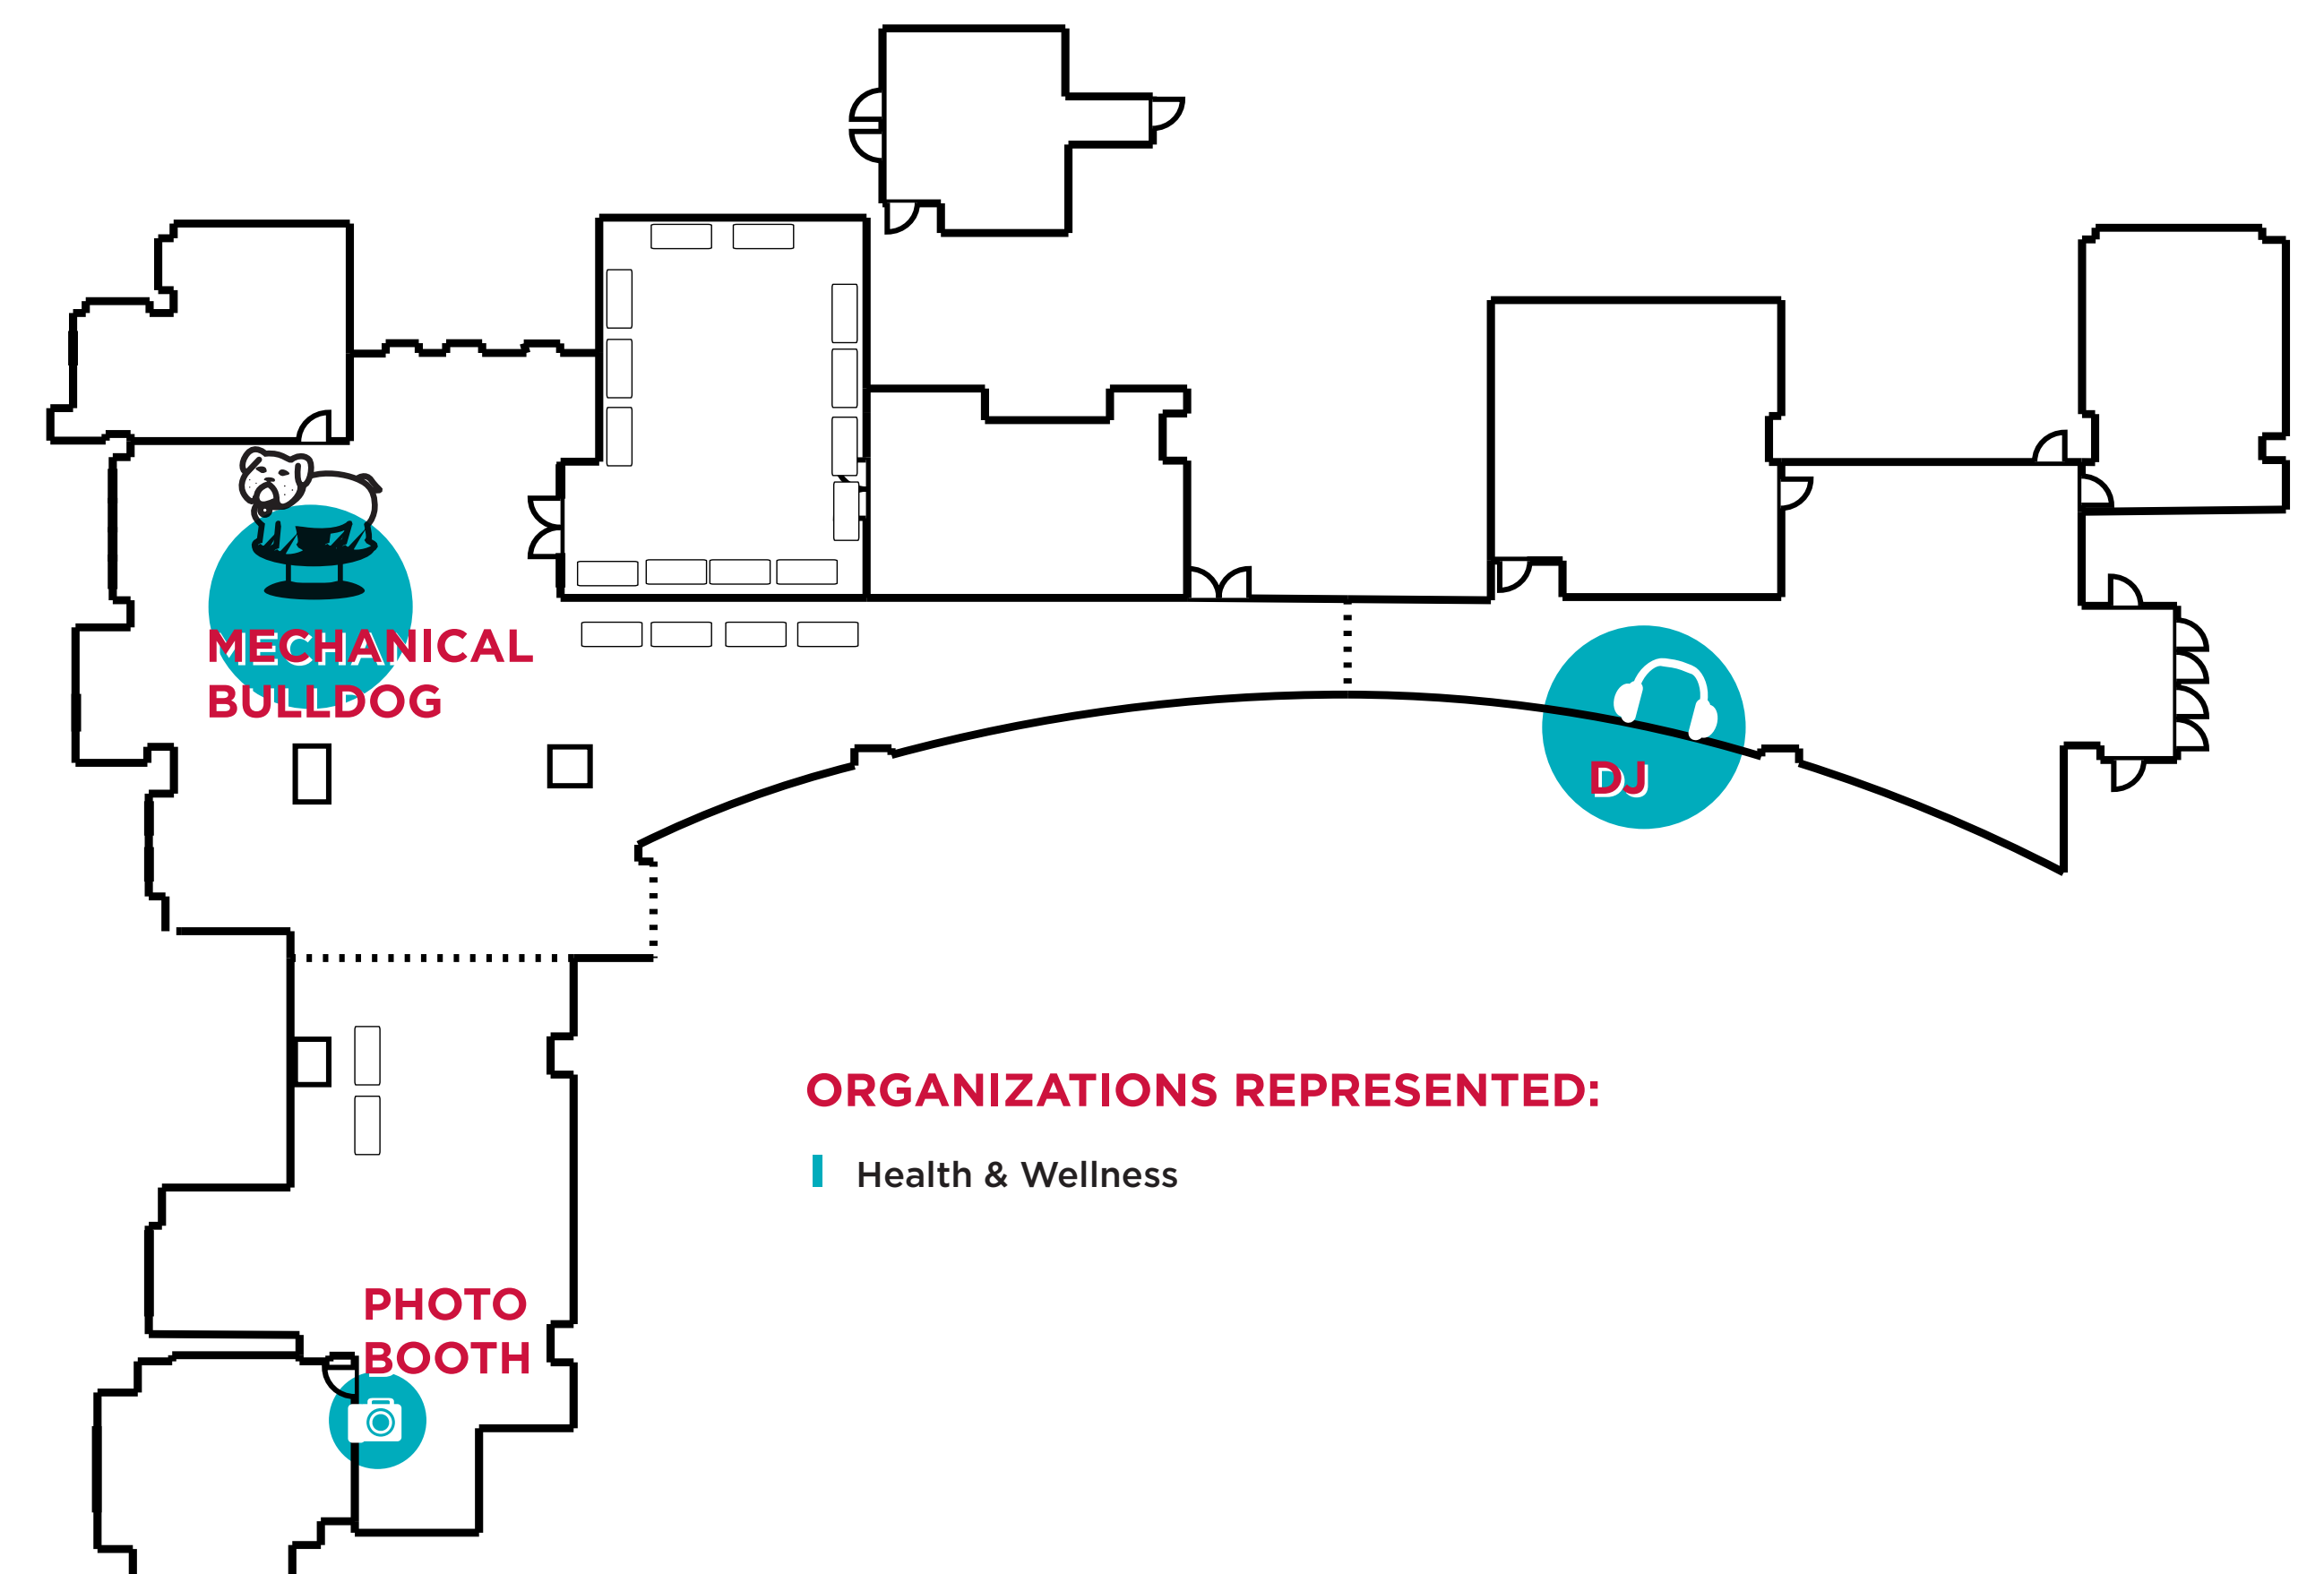

FALL INVOLVEMENT FAIR MAPS 2019

5TH FLOOR GRAND HALL & PRE-FUNCTION

3RD FLOOR ATRIUM & CORRIDOR

4TH FLOOR

3RD FLOOR ATRIUM & CORRIDOR

ORGANIZATIONS REPRESENTED:

- Equity and Ability
- Ethnic - Cultural
- Gender, Sexuality, & Relationships
- Global Issues
- Recreation & Gaming

VISIT CAMPUS RESOURCES IN THE INTERSECTION:

- International Student Life
- Multicultural Services and Programs
- LGBT Resource Center
- Center for Leadership and Service

ROCK WALL

CLUB SPORTS ORGANIZATIONS

PIZZA

POPSICLES

FRISBEE ART

4TH FLOOR

**MECHANICAL
BULLDOG**

DJ

**PHOTO
BOOTH**

ORGANIZATIONS REPRESENTED:

 Health & Wellness

5TH FLOOR GRAND HALL & PRE-FUNCTION

PRE-FUNCTION ORGANIZATIONS:

- Spirit & Traditions
- Technology
- Environment and Sustainability
- Media
- Arts & Design

FUNCTION ORGANIZATIONS REPRESENTED: