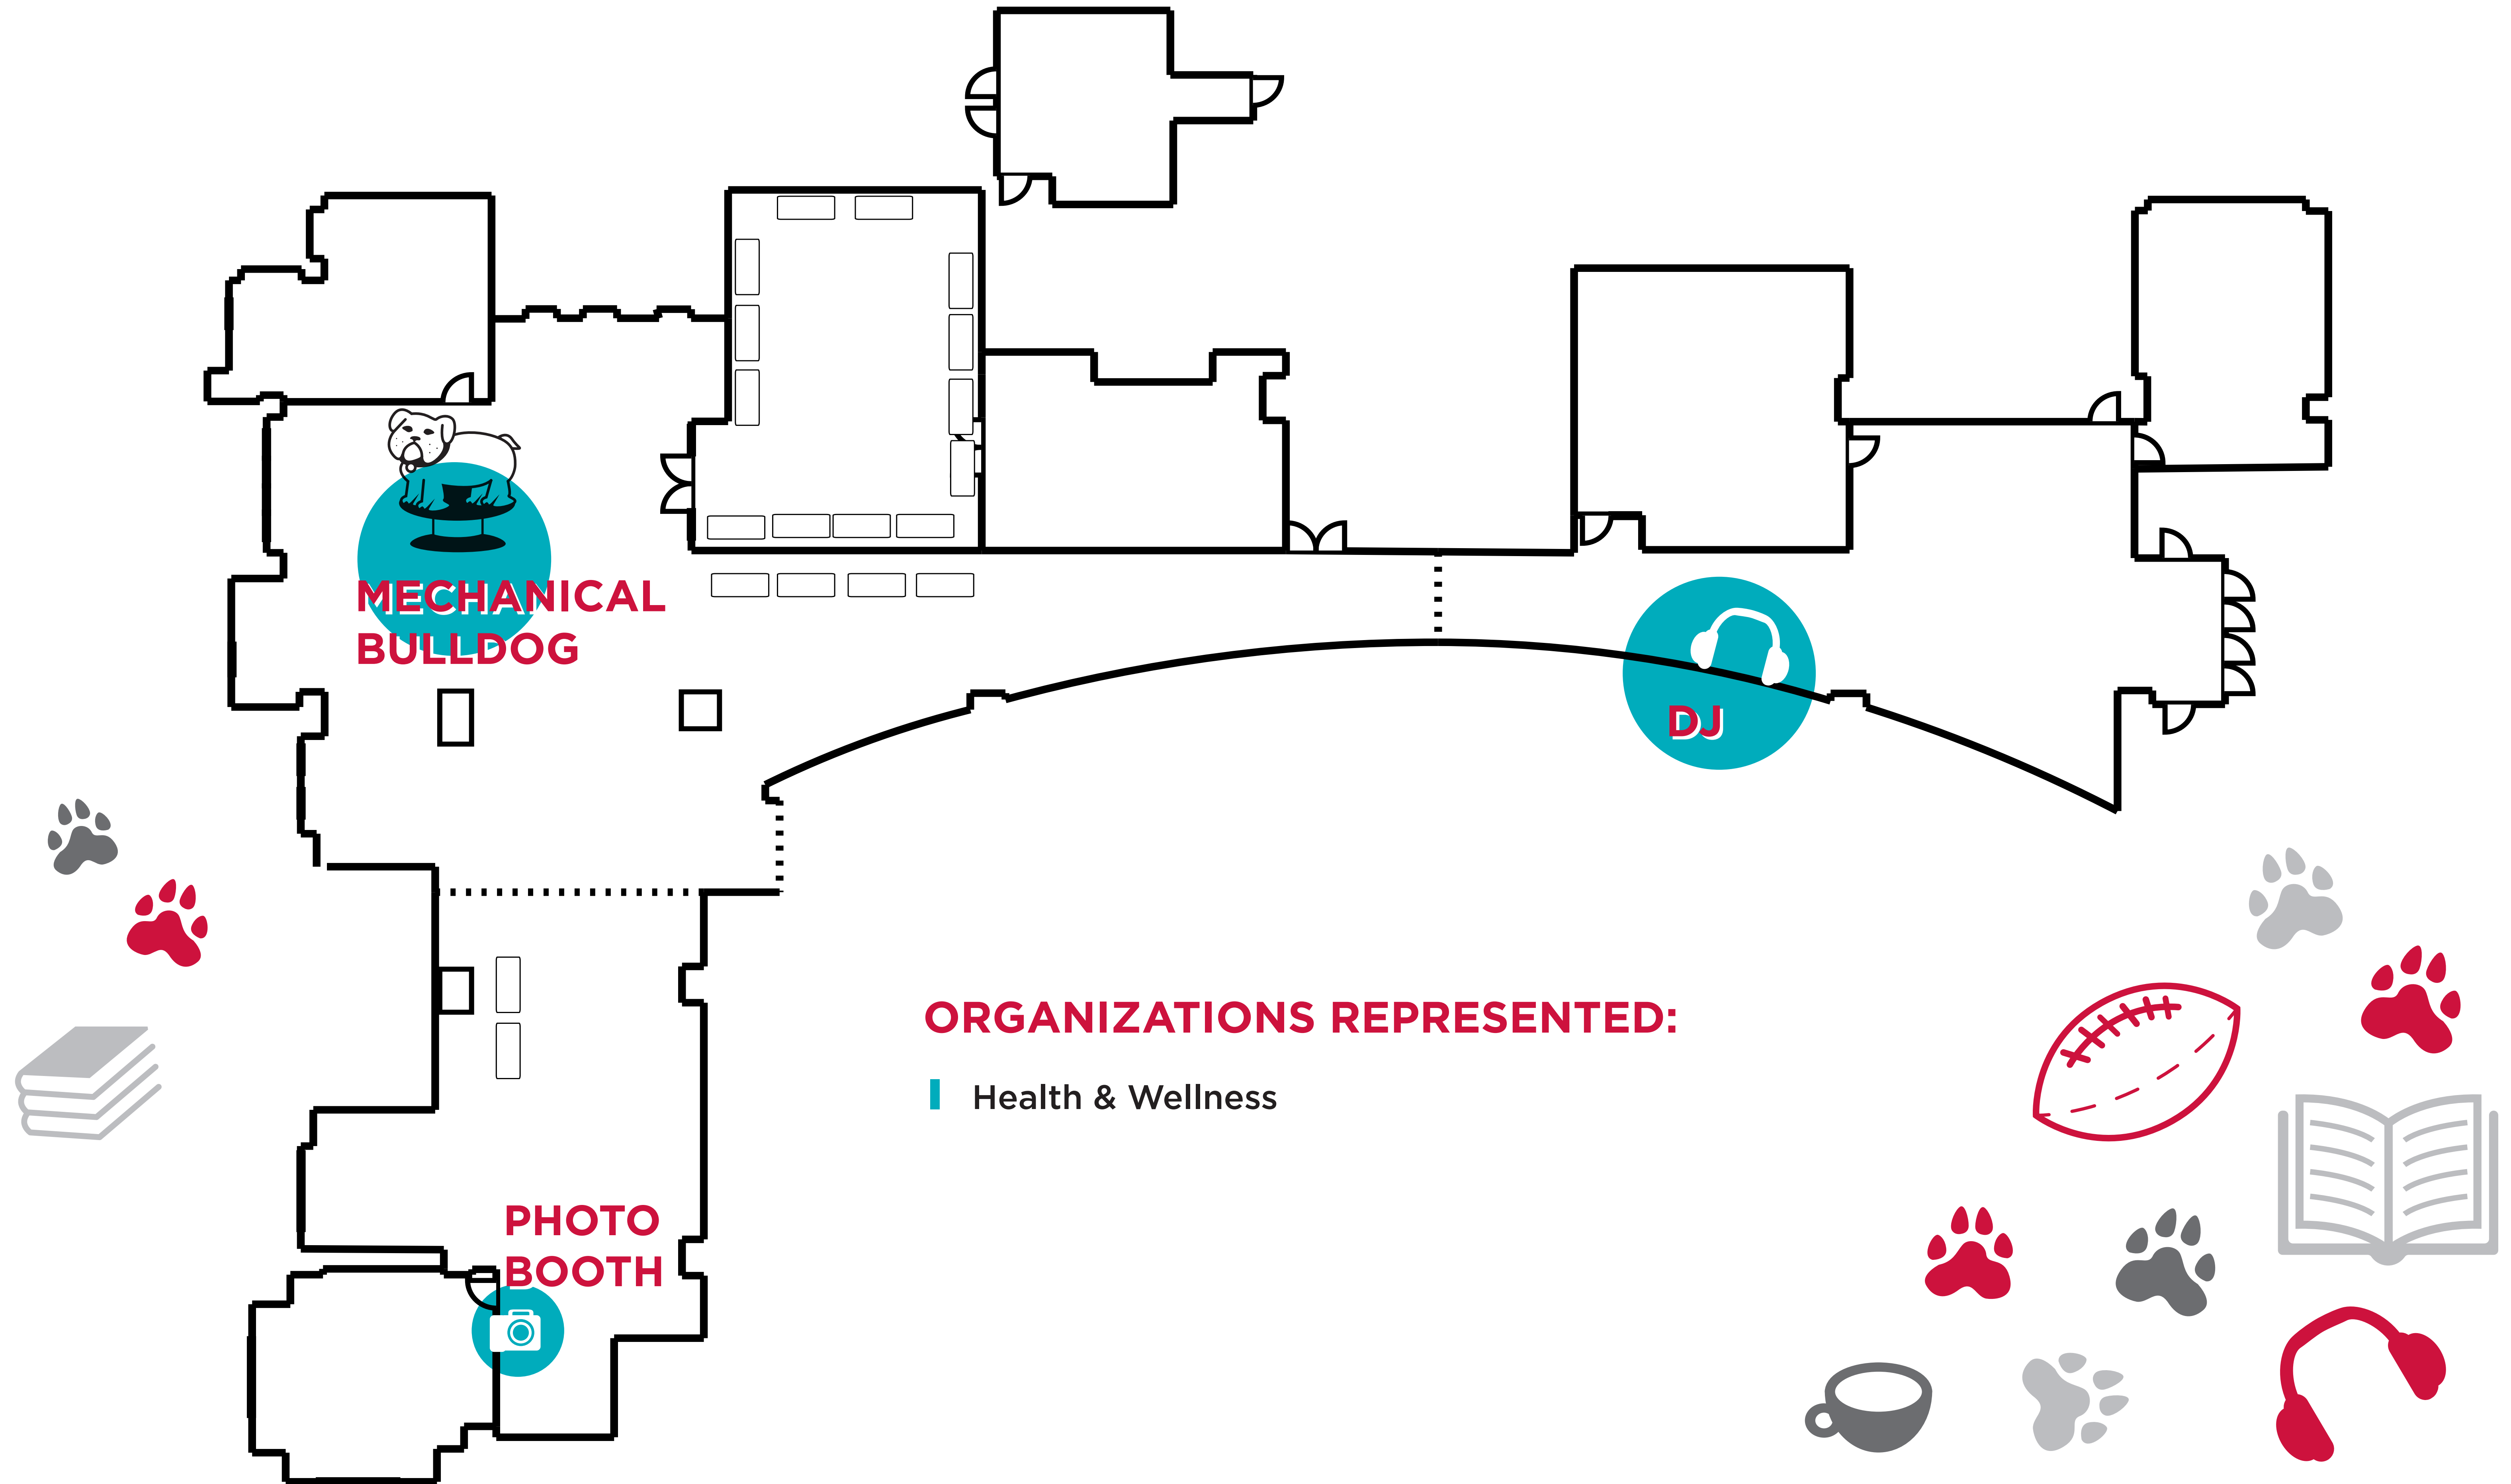

FALL INVOLVEMENT FAIR MAPS 2019

5TH FLOOR GRAND HALL & PRE-FUNCTION

3RD FLOOR ATRIUM & CORRIDOR

4TH FLOOR

3RD FLOOR ATRIUM & CORRIDOR

ORGANIZATIONS REPRESENTED:

- Equity and Ability
- Ethnic - Cultural
- Gender, Sexuality, & Relationships
- Global Issues
- Recreation & Gaming

VISIT CAMPUS RESOURCES IN THE INTERSECTION:

- International Student Life
- Multicultural Services and Programs
- LGBT Resource Center
- Center for Leadership and Service

ROCK WALL

CLUB SPORTS ORGANIZATIONS

PIZZA

POPSICLES

FRISBEE ART

4TH FLOOR

**MECHANICAL
BULLDOG**

DJ

**PHOTO
BOOTH**

ORGANIZATIONS REPRESENTED:

 Health & Wellness

5TH FLOOR GRAND HALL & PRE-FUNCTION

PRE-FUNCTION ORGANIZATIONS:

- Spirit & Traditions
- Technology
- Environment and Sustainability
- Media
- Arts & Design

FUNCTION ORGANIZATIONS REPRESENTED: