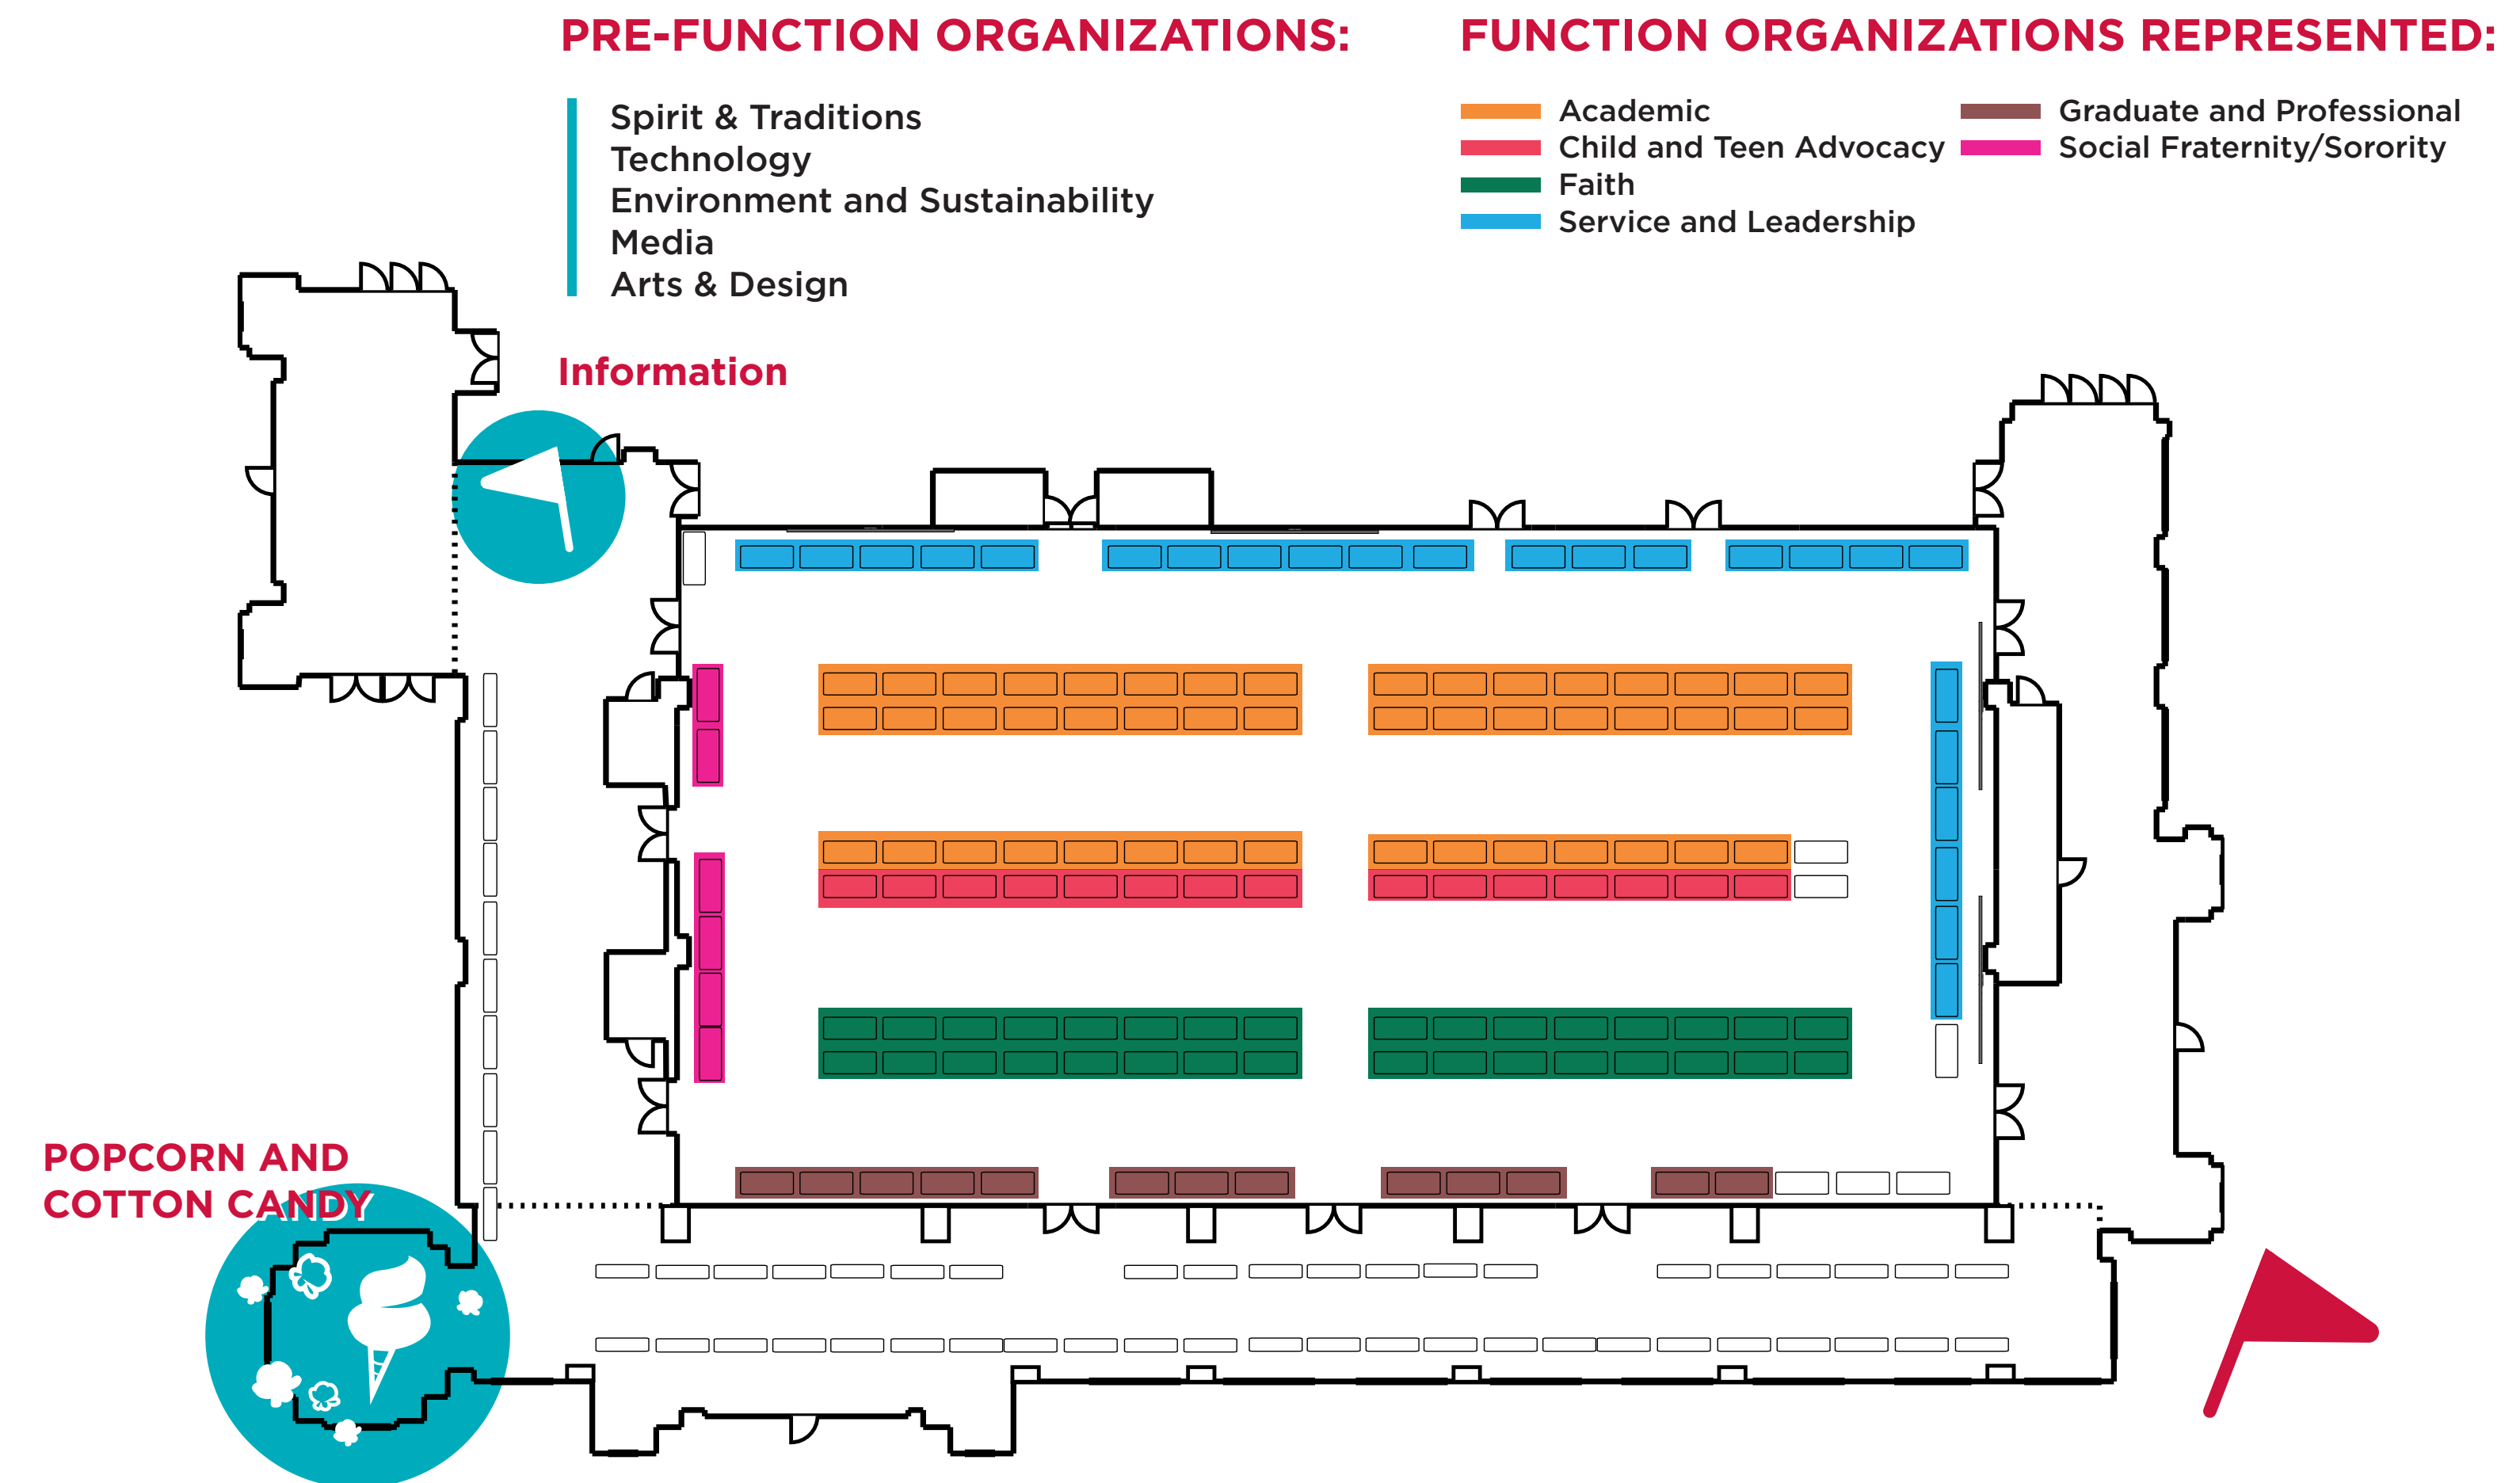

FALL INVOLVEMENT FAIR MAPS 2019

5TH FLOOR GRAND HALL & PRE-FUNCTION

3RD FLOOR ATRIUM & CORRIDOR

4TH FLOOR

3RD FLOOR ATRIUM & CORRIDOR

ORGANIZATIONS REPRESENTED:

- Equity and Ability
- Ethnic - Cultural
- Gender, Sexuality, & Relationships
- Global Issues
- Recreation & Gaming

VISIT CAMPUS RESOURCES IN THE INTERSECTION:

- International Student Life
- Multicultural Services and Programs
- LGBT Resource Center
- Center for Leadership and Service

ROCK WALL

CLUB SPORTS ORGANIZATIONS

PIZZA

POPSICLES

FRISBEE ART

4TH FLOOR

**MECHANICAL
BULLDOG**

DJ

**PHOTO
BOOTH**

ORGANIZATIONS REPRESENTED:

 Health & Wellness

5TH FLOOR GRAND HALL & PRE-FUNCTION

PRE-FUNCTION ORGANIZATIONS:

- Spirit & Traditions
- Technology
- Environment and Sustainability
- Media
- Arts & Design

FUNCTION ORGANIZATIONS REPRESENTED: