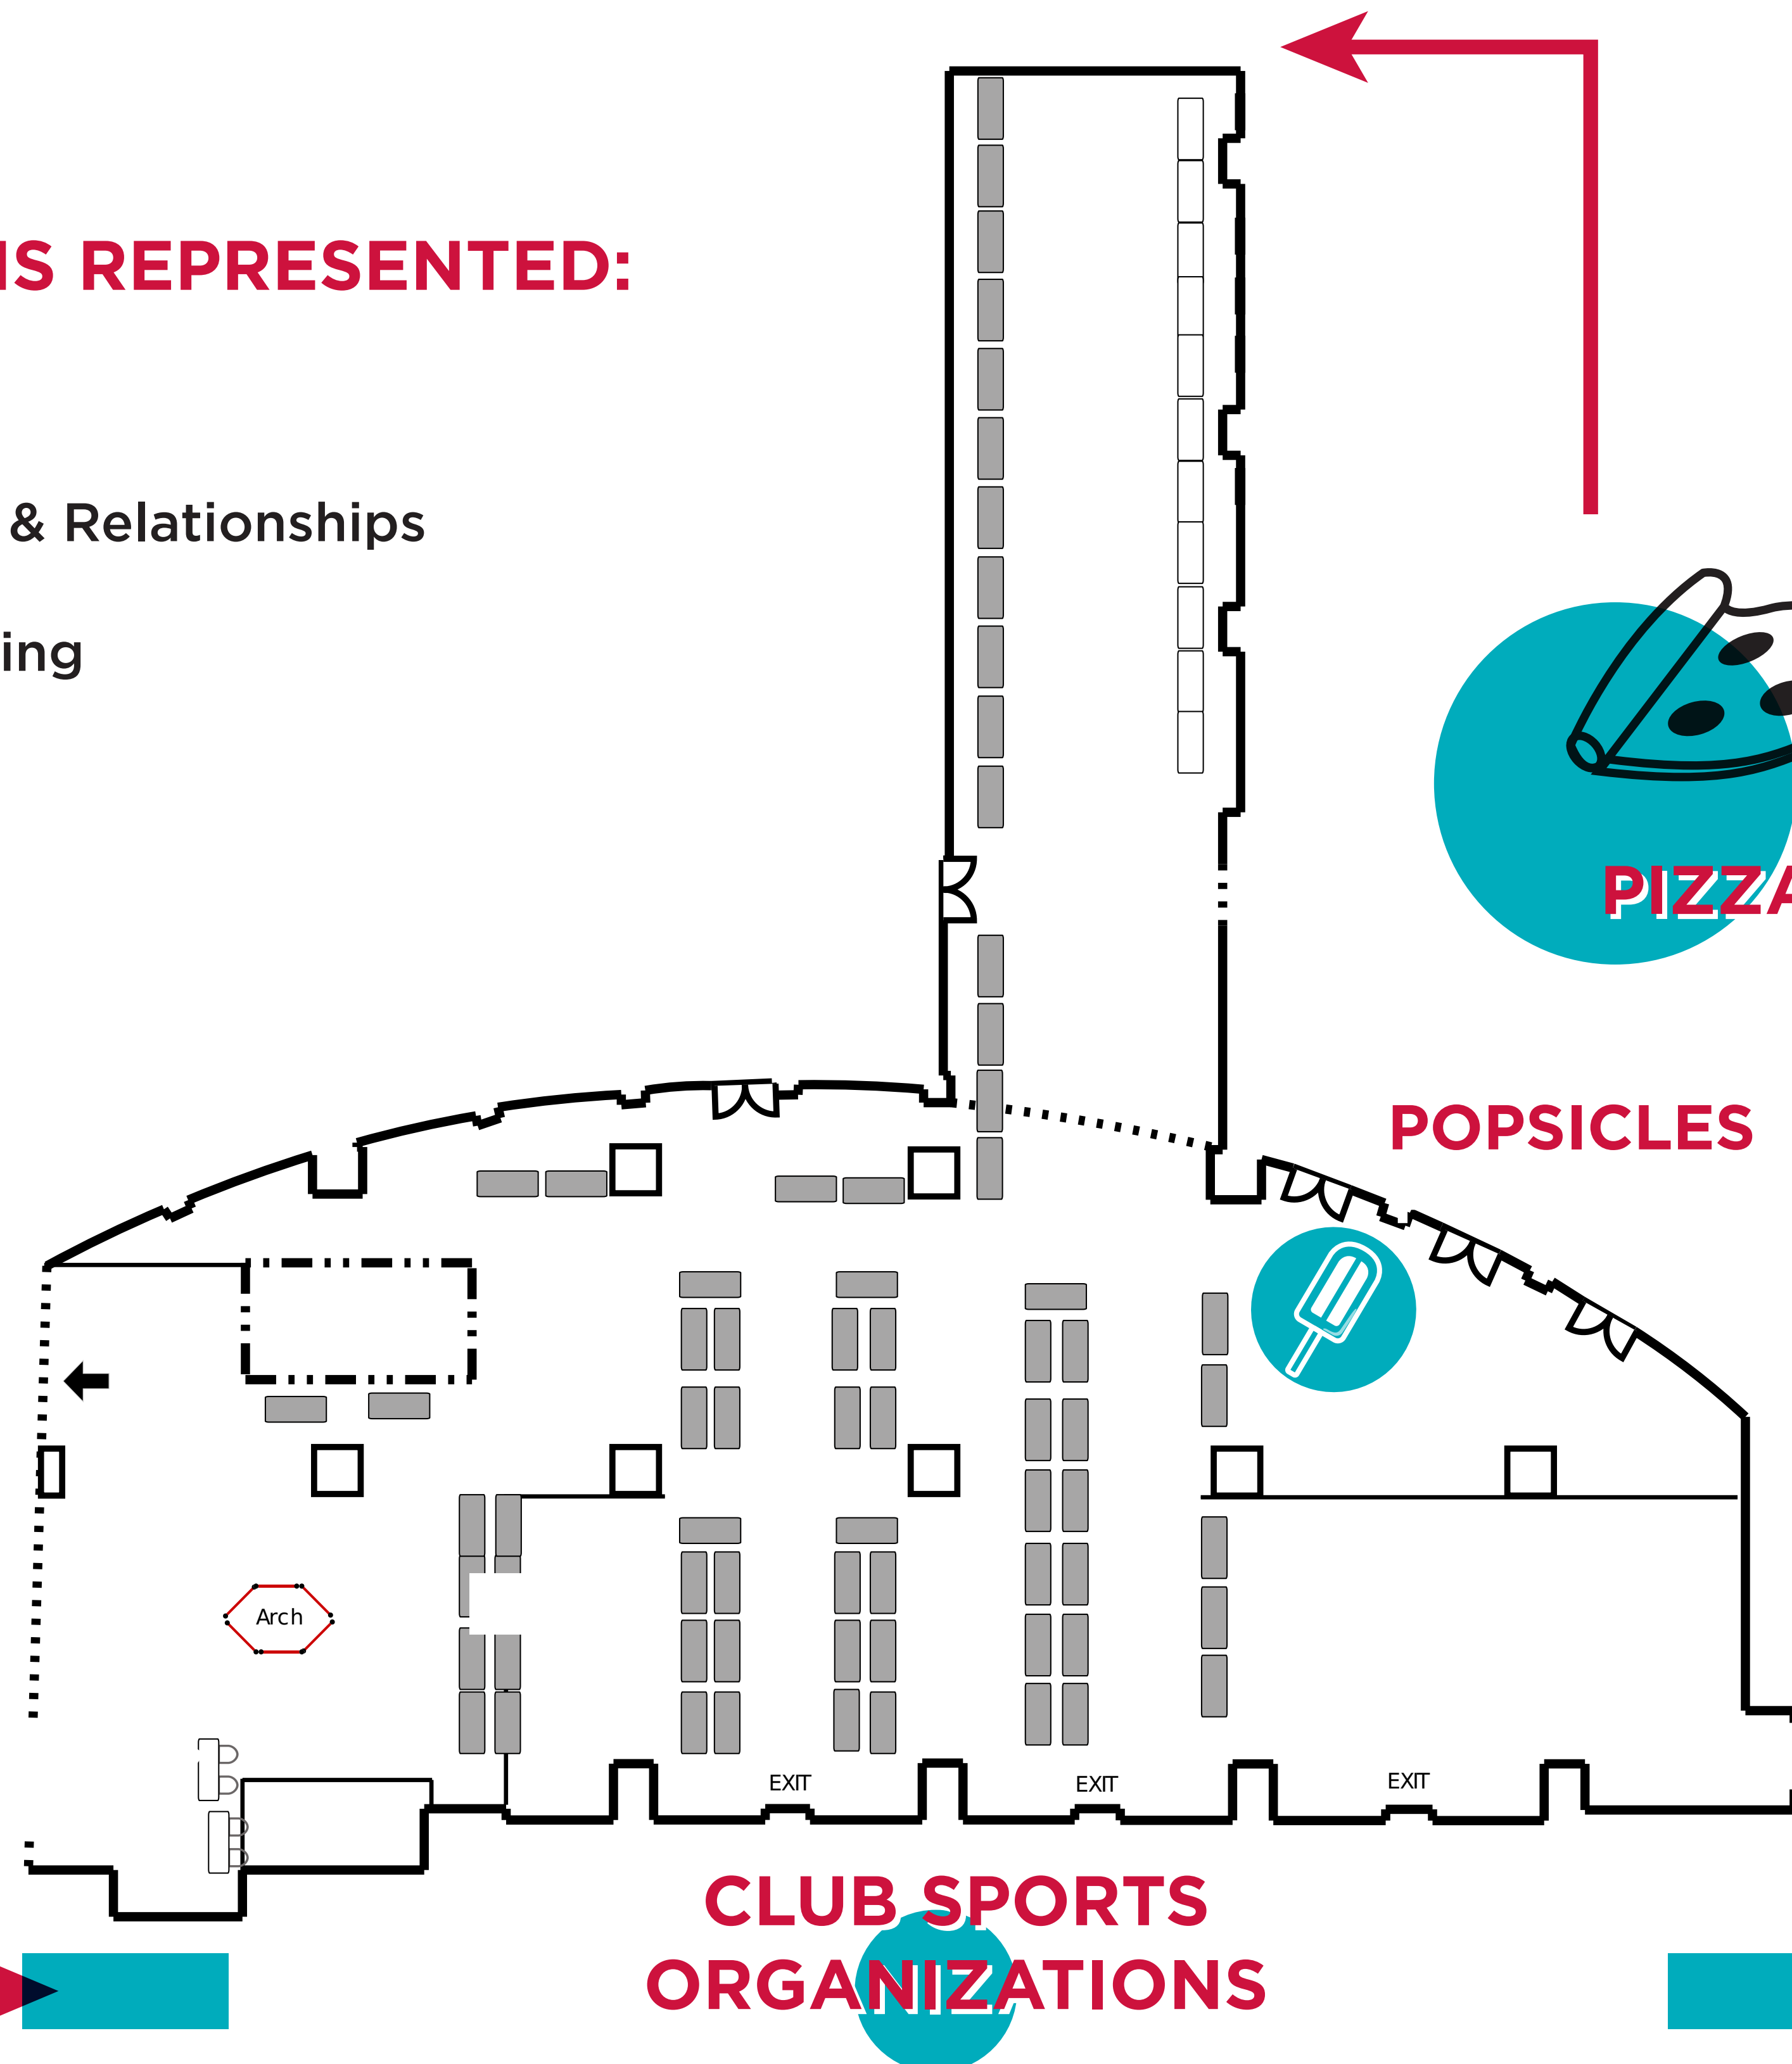

FALL INVOLVEMENT FAIR MAPS 2019

5TH FLOOR GRAND HALL & PRE-FUNCTION

3RD FLOOR ATRIUM & CORRIDOR

4TH FLOOR

3RD FLOOR ATRIUM & CORRIDOR

ORGANIZATIONS REPRESENTED:

- Equity and Ability
- Ethnic - Cultural
- Gender, Sexuality, & Relationships
- Global Issues
- Recreation & Gaming

VISIT CAMPUS RESOURCES IN THE INTERSECTION:

- International Student Life
- Multicultural Services and Programs
- LGBT Resource Center
- Center for Leadership and Service

ROCK WALL

CLUB SPORTS ORGANIZATIONS

PIZZA

POPSICLES

FRISBEE ART

4TH FLOOR

**MECHANICAL
BULLDOG**

DJ

**PHOTO
BOOTH**

ORGANIZATIONS REPRESENTED:

 Health & Wellness

5TH FLOOR GRAND HALL & PRE-FUNCTION

PRE-FUNCTION ORGANIZATIONS:

- Spirit & Traditions
- Technology
- Environment and Sustainability
- Media
- Arts & Design

FUNCTION ORGANIZATIONS REPRESENTED: