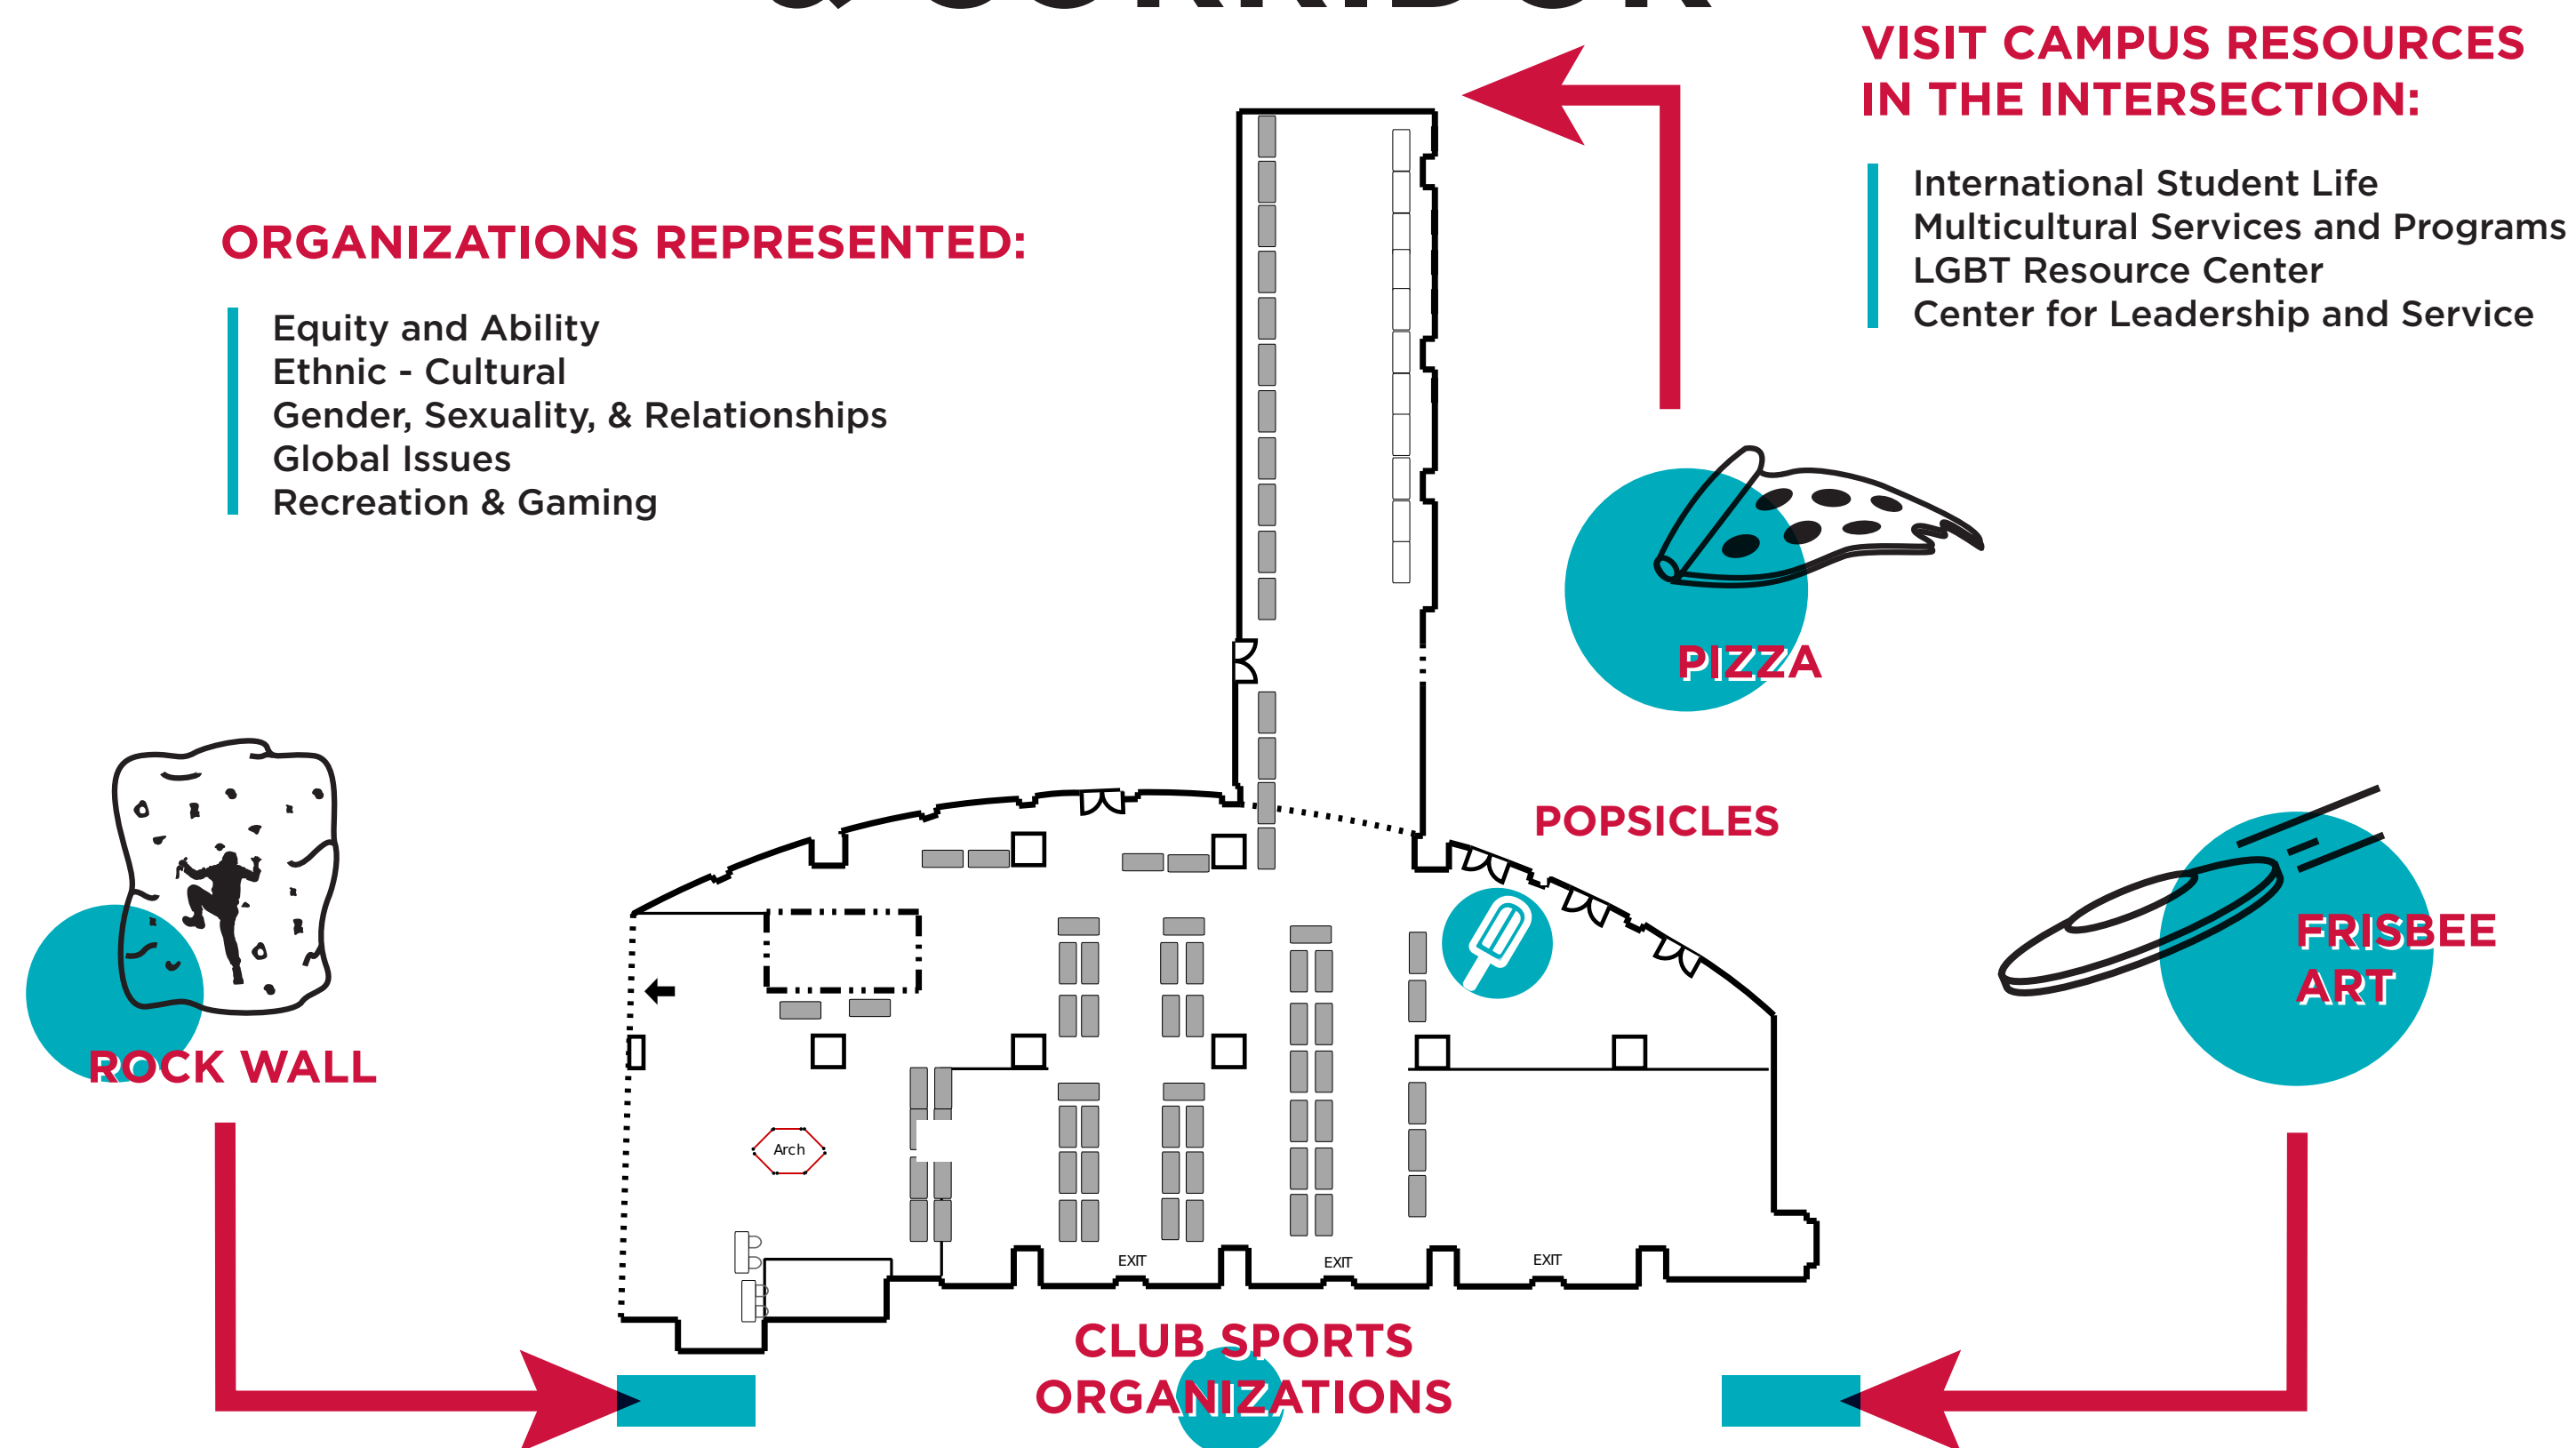

FALL INVOLVEMENT FAIR MAPS 2019

5TH FLOOR GRAND HALL & PRE-FUNCTION

3RD FLOOR ATRIUM & CORRIDOR

4TH FLOOR

3RD FLOOR ATRIUM & CORRIDOR

ORGANIZATIONS REPRESENTED:

- Equity and Ability
- Ethnic - Cultural
- Gender, Sexuality, & Relationships
- Global Issues
- Recreation & Gaming

VISIT CAMPUS RESOURCES IN THE INTERSECTION:

- International Student Life
- Multicultural Services and Programs
- LGBT Resource Center
- Center for Leadership and Service

ROCK WALL

CLUB SPORTS ORGANIZATIONS

PIZZA

POPSICLES

FRISBEE ART

4TH FLOOR

**MECHANICAL
BULLDOG**

DJ

**PHOTO
BOOTH**

ORGANIZATIONS REPRESENTED:

 Health & Wellness

5TH FLOOR GRAND HALL & PRE-FUNCTION

PRE-FUNCTION ORGANIZATIONS:

- Spirit & Traditions
- Technology
- Environment and Sustainability
- Media
- Arts & Design

FUNCTION ORGANIZATIONS REPRESENTED: